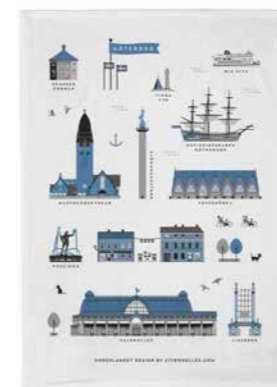

Göteborg
Blue, 50x70 cm
Underlandet Design
CA807