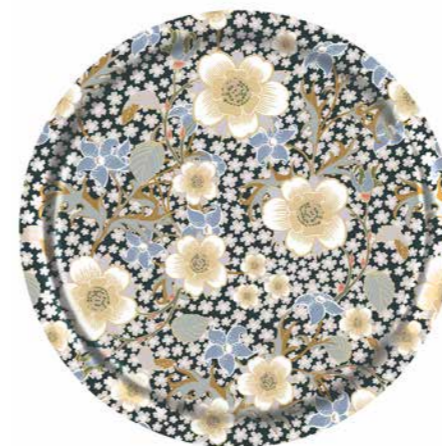

Springtime Wild

By ORIGINELLA ORIGINAL

A sea of flowers full of life.

Round tray
Ø 38 cm
OR405

Diversity

By ORIGINELLA ORIGINAL

A colorful design that creates an inviting sense of community, joy and diversity.