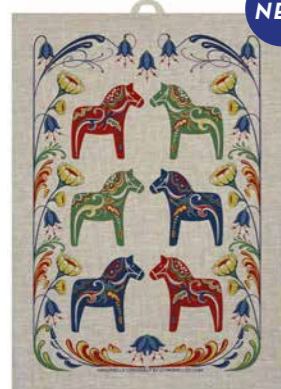

Kitchen towels

Towels for every need.

NEW

Dalom
Linnen, 50x70 cm
Originella Original
OR302