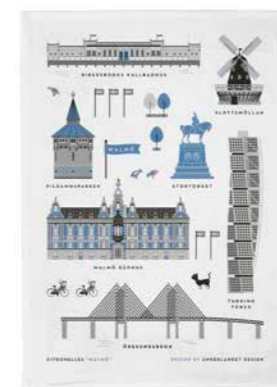

Malmö
50x70 cm
Underlandet Design
Blue: CA204
Red: CA205