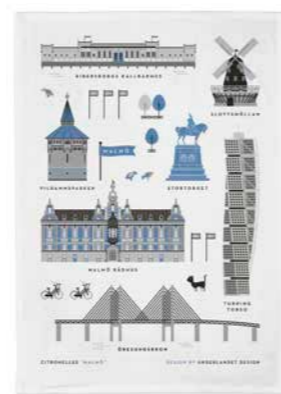

Malmö
Kitchen towel, 50x70 cm
Blue: CA204
Red: CA205

Also available:

Uppsala*
Round tray, Ø 38 cm
Red: CA402

Stockholm City & Old Town

By UNDERLANDET DESIGN

Two graphic house collections of the Swedish capital in colour.

* No stock item.