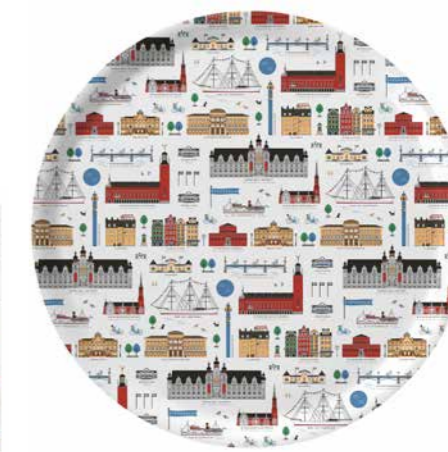

Stockholm City
Round tray, R38 cm
Multi: CA408