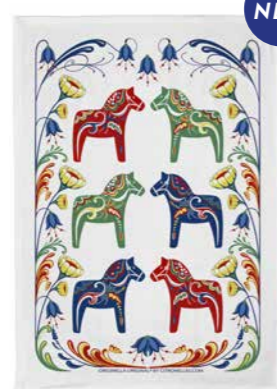

NEW

Dalom
White, 50x70 cm
Originella Original
OR301