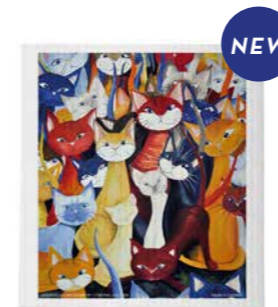

Diversity
18x20 cm
Originella Original
OR705